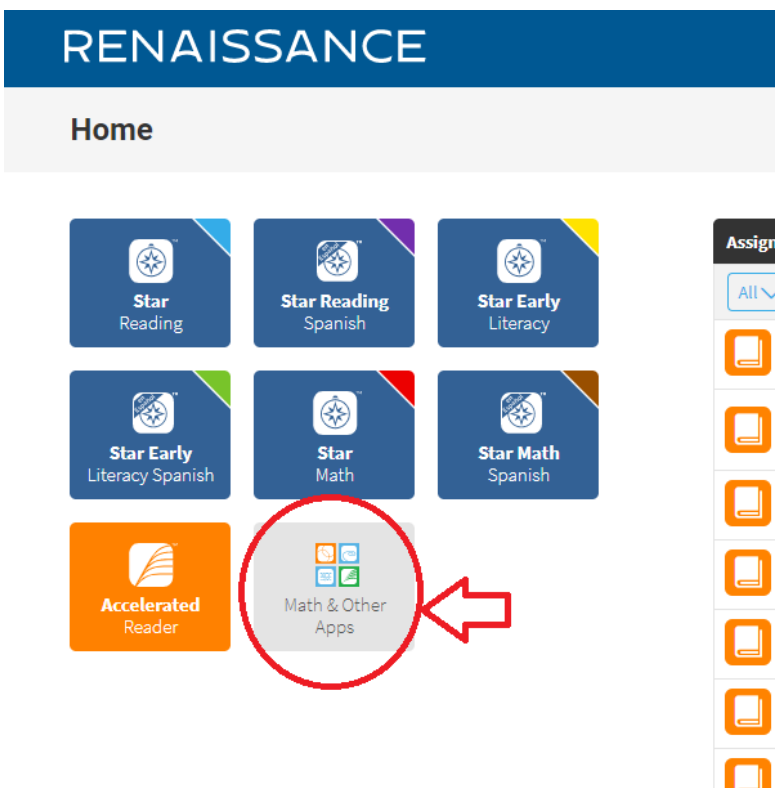

2. Login as a student using your Renaissance Place username and password. Make sure your password is all lowercase.

3. Click the Math and Other Apps tile.