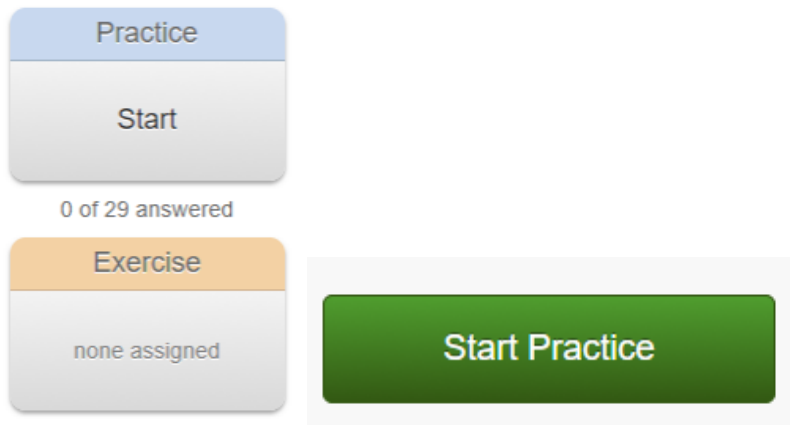

3. Click the Math and Other Apps tile.

4. Click the Accelerated Math tile.

5. Select your assigned group from the Group dropdown menu.

6. Work on practices and exercises online.

7. Click the Problem Help tab for online resources, including a glossary, problem examples, and video tutorials.

8. Click submit when you have answered all the questions. Review any questions you missed. A new practice will be assigned under the practice section.