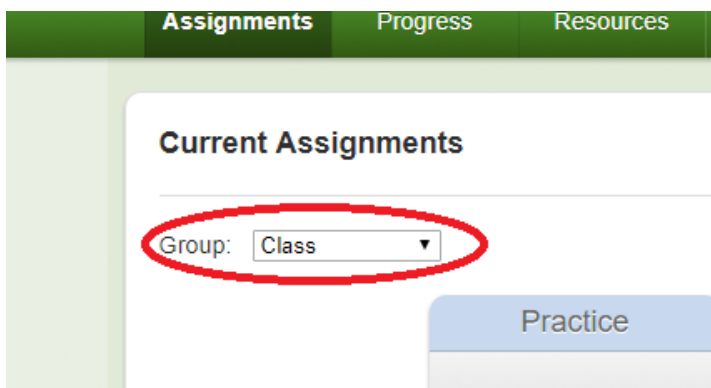

5. Select your assigned group from the Group dropdown menu.