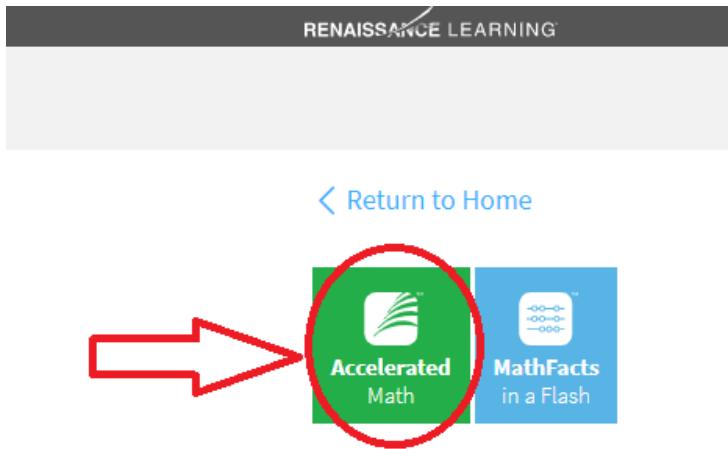

4. Click the Accelerated Math tile.